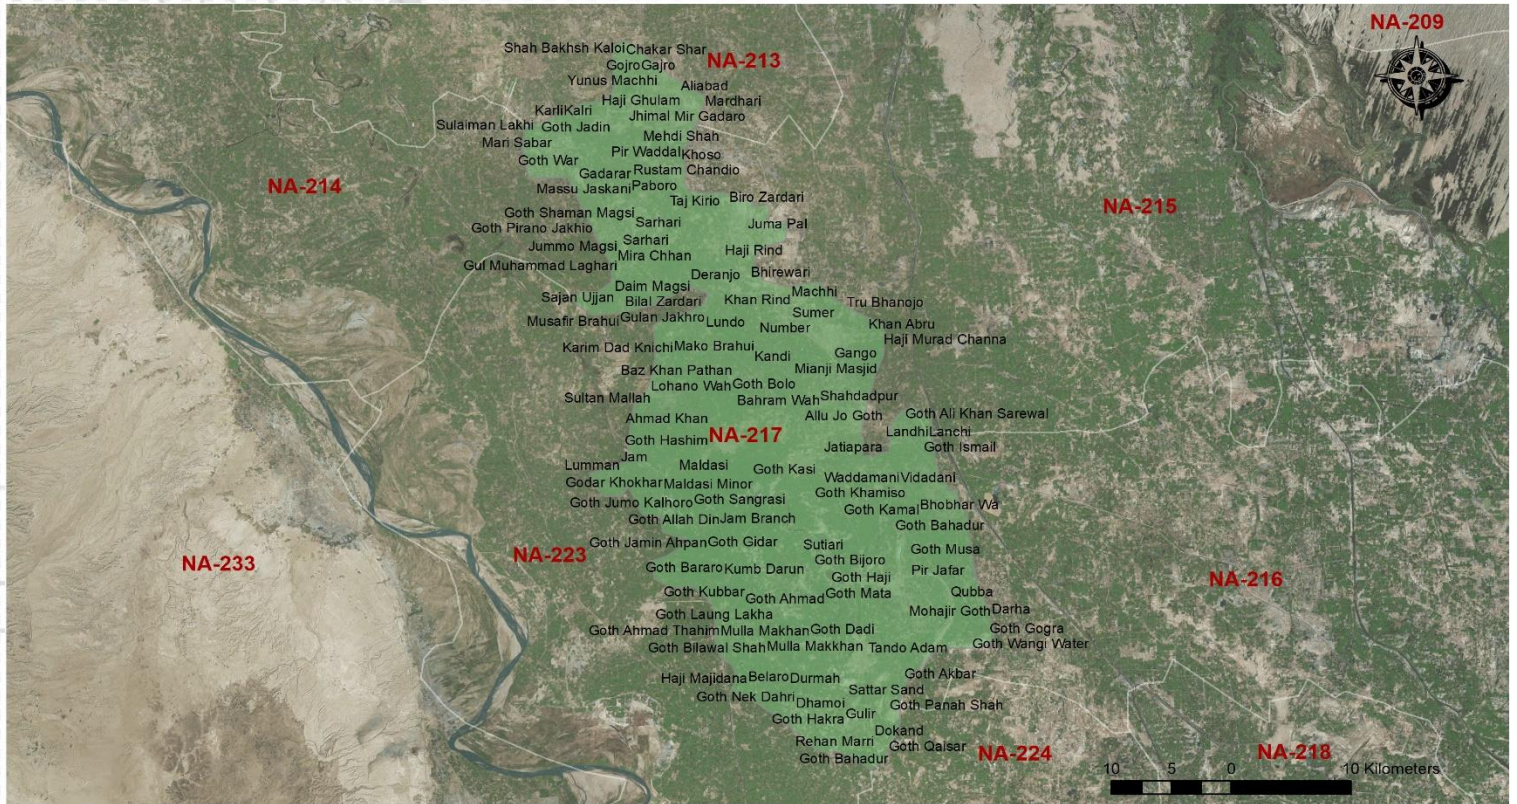

## NA-217 SANGHAR-III

### CONSTITUENCY POPULATION

**693,585**